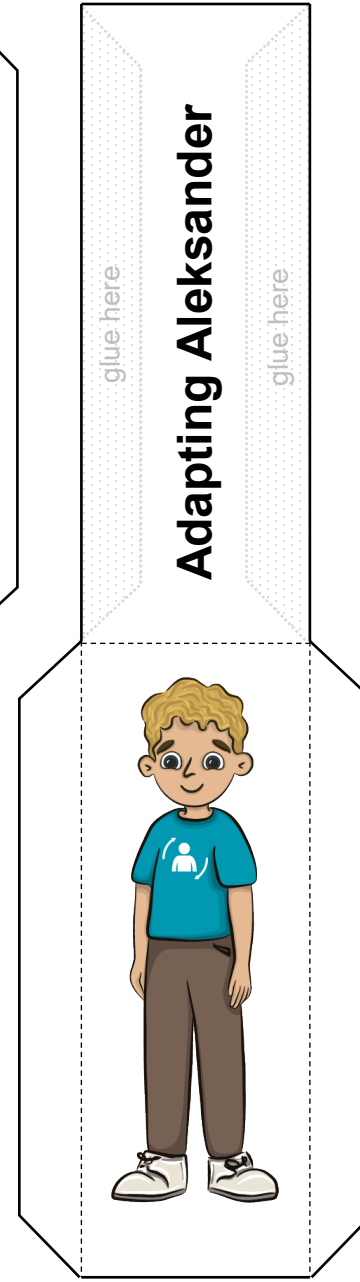

Finger puppets

Instructions

To create each Meta Skills Land character finger puppet, follow the steps below:

1. Using scissors cut out the template along the bold lines

2. Fold along the dotted lines to form the front, back and side tabs of the puppet

3. Apply glue to the shaded areas and firmly press the side tabs on to these

4. Your finger puppet is now complete and ready for you to use

Finger puppets

Instructions

To create each Meta Skills Land character finger puppet, follow the steps below:

1. Using scissors cut out the template along the bold lines

2. Fold along the dotted lines to form the front, back and side tabs of the puppet

3. Apply glue to the shaded areas and firmly press the side tabs on to these