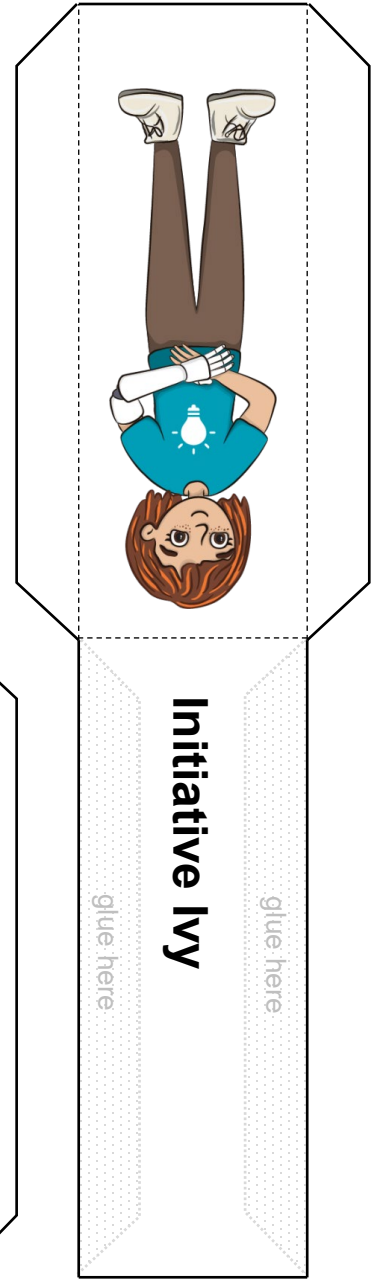

Finger puppets

Instructions

To create each Meta Skills Land character finger puppet, follow the steps below:

1. Using scissors cut out the template along the bold lines

2. Fold along the dotted lines to form the front, back and side tabs of the puppet

3. Apply glue to the shaded areas and firmly press the side tabs on to these

4. Your finger puppet is now complete and ready for you to use

Finger puppets

Instructions

To create each Meta Skills Land character finger puppet, follow the steps below:

1. Using scissors cut out the template along the bold lines

2. Fold along the dotted lines to form the front, back and side tabs of the puppet

3. Apply glue to the shaded areas and firmly press the side tabs on to these

2. Fold along the dotted lines to form the front, back and side tabs of the puppet

3. Apply glue to the shaded areas and firmly press the side tabs on to these

4. Your finger puppet is now complete and ready for you to use