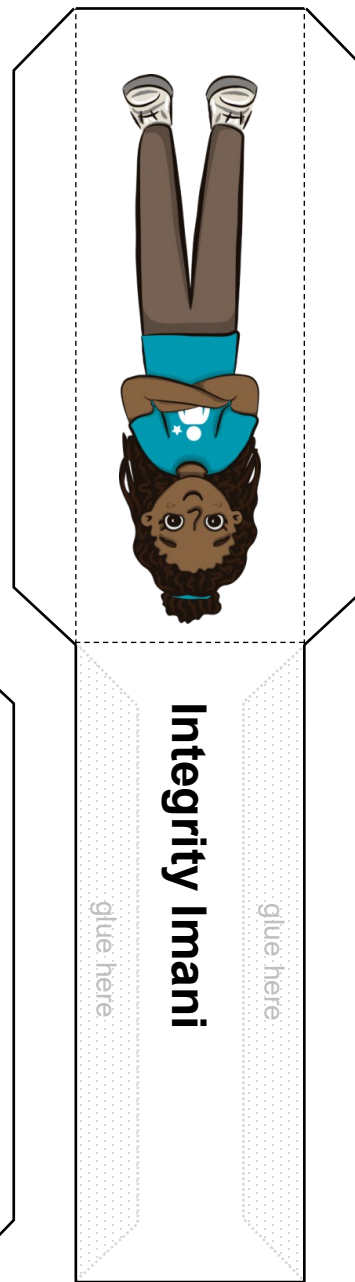

Finger puppets

Instructions

To create each Meta Skills Land character finger puppet, follow the steps below:

1. Using scissors cut out the template along the bold lines

2. Fold along the dotted lines to form the front, back and side tabs of the puppet

3. Apply glue to the shaded areas and firmly press the side tabs on to these

4. Your finger puppet is now complete and ready for you to use

Finger puppets

Instructions

To create each Meta Skills Land character finger puppet, follow the steps below:

1. Using scissors cut out the template along the bold lines

2. Fold along the dotted lines to form the front, back and side tabs of the puppet

3. Apply glue to the shaded areas and firmly press the side tabs on to these

2. Fold along the dotted lines to form the front, back and side tabs of the puppet

3. Apply glue to the shaded areas and firmly press the side tabs on to these

4. Your finger puppet is now complete and ready for you to use